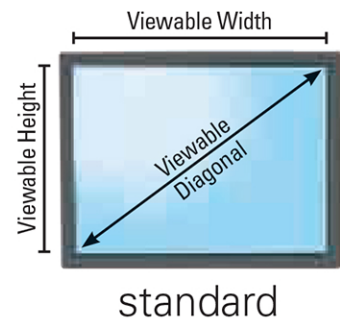

HOW TO CHOOSE THE RIGHT SIZE FILTER

Choose from widescreen or standard size to assure the correct fit for your notebook/netbook or LCD monitor.

Take a measurement of the monitor width, height and diagonal, measuring only the viewable area (do not include the plastic monitor or laptop frame in your measurement).