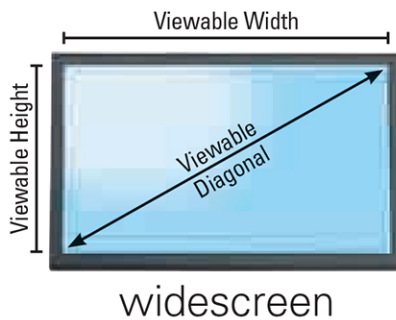

HOW TO CHOOSE THE RIGHT SIZE FILTER

Choose from widescreen or standard size to assure the correct fit for your notebook/netbook or LCD monitor.

Take a measurement of the monitor width, height and diagonal, measuring only the viewable area (do not include the plastic monitor or laptop frame in your measurement).